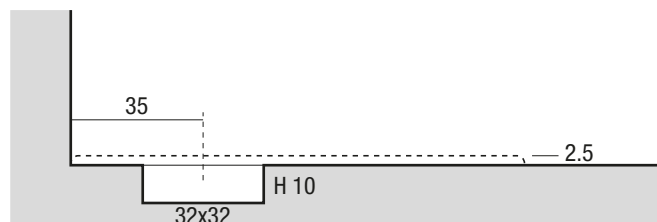

24 Kg

Peso Lordo

Gross Weight / Poids brut

29 Kg

Dimensioni Imballo

Packaging Dimensions / Dimensions d'emballage

132x77 cm H.8

Volume Imballo

Packaging Volume / Volume d'emballage

0,15 m³

Pre-Installazione / Pre-Installation Indications / Indications Pre-Installation

Nr. Cartucce consigliate per la posa del piatto

Nr. of Cartridges suggested for installation