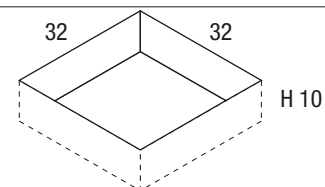

Nr. Cartucce consigliate per la posa del piatto

Nr. of Cartridges suggested for installation

Numero des Cartouches sugerees pour l'installation

x 2