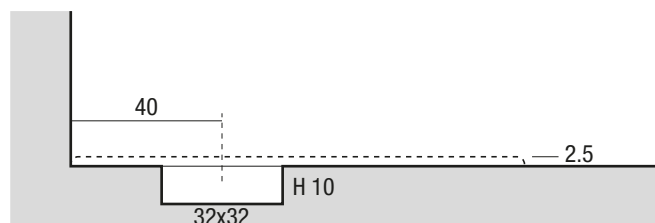

Pre-Installazione / Pre-Installation Indications / Indications Pre-Installation