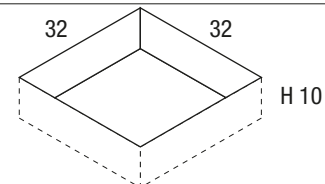

Nr. Cartucce consigliate per la posa del piatto

Nr. of Cartridges suggested for installation
Numero des Cartouches sugerees pour l'installation

x 2