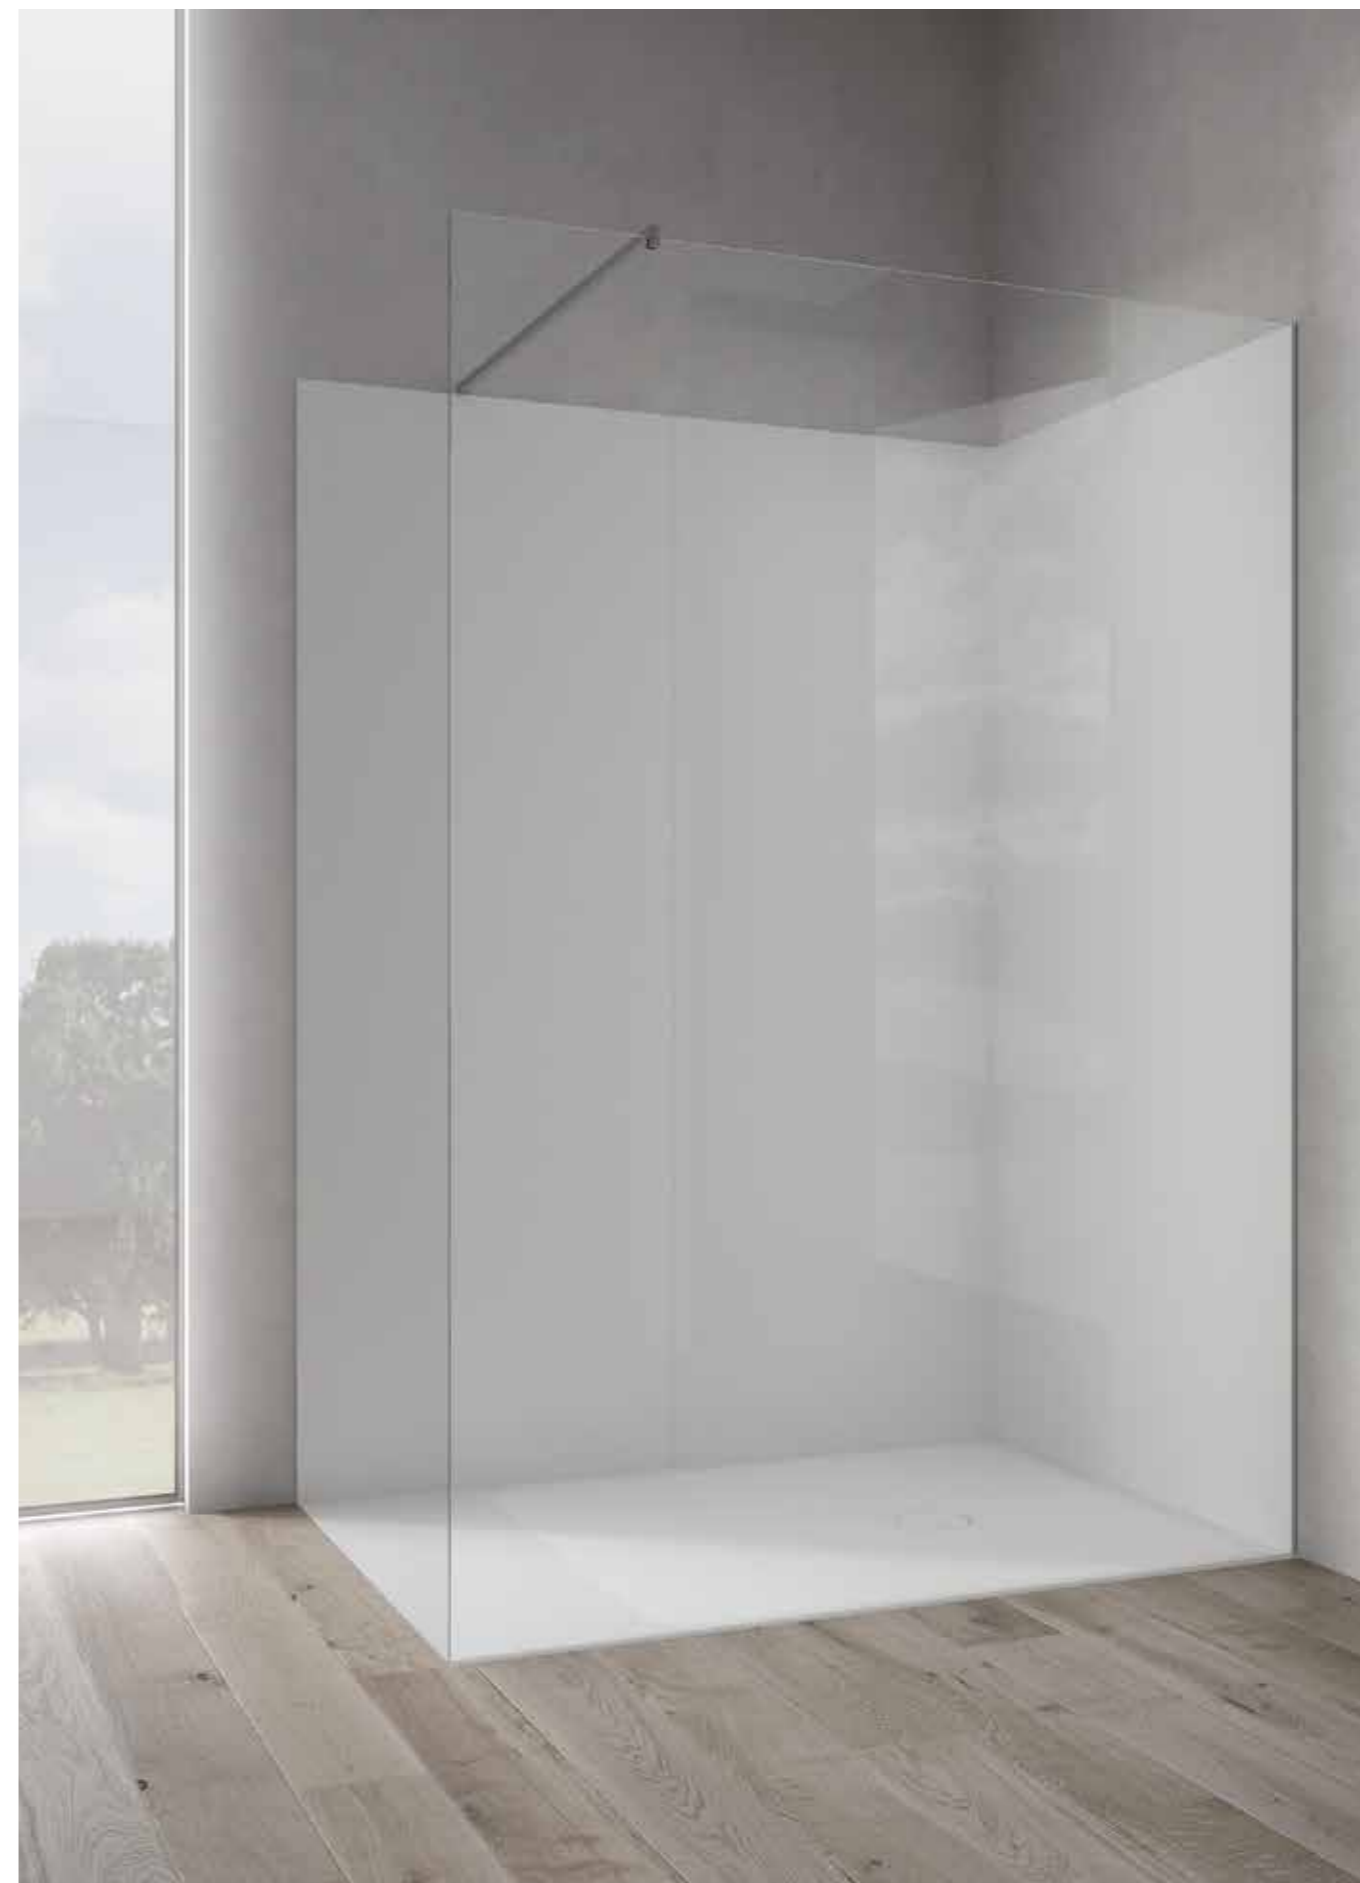

***Rivestimenti a parete* / Wall panels / Revêtement au mur**

*Creare un unicum tra piatto doccia e parete.
Onda consente la massima personalizzazione.*

EN The Onda shower tray can be combined with shower wall panels of the same material and finish as the tray.

FR Créer un tout unique entre le receveur de douche et la paroi. Onda permet la plus grande personnalisation.