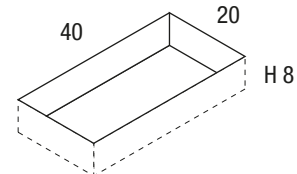

DISENIA®

ARCHITECTURAL SHOWERS

via A. Carpenè, 21 - 33070
Maron di Brugnera (PN) - Italy
Tel. +39 0422 742242 - Fax + 39 0422 742067
www.disenia.it - e-mail: info@disenia.it

Articolo

Article / Article

KR100FM4

Materiale

Material / Matériel

TECNOGEL

Peso Netto

Net Weight / Poids net

66 Kg

Peso Lordo

Gross Weight / Poids brut

71 Kg

Dimensioni Imballo

Packaging Dimensions / Dimensions d'emballage

221x108 cm H.10

Volume Imballo

Packaging Volume / Volume d'emballage

0,3 m³

QUESTO DISEGNO È DI PROPRIETÀ ESCLUSIVA DELLA DISENIA PROTETTO DALLE VIGENTI LEGGI, NON PUÒ ESSERE RIPRODOTTO O CEDUTO A TERZI SENZA AUTORIZZAZIONE SCRITTA DELLA STESSA

THIS DRAWING IS THE EXCLUSIVE PROPERTY OF DISENIA PROTECTED BY APPLICABLE LAWS, IT CANNOT BE REPRODUCED OR GIVEN TO THIRD PARTIES WITHOUT DISENIA'S WRITTEN AUTHORIZATION.

DISENIA EST LA SEULE PROPRIÉTAIRE DE CE DESSIN, PROTÉGÉ PAR LE LOIS APPLICABLES, IL NE PEUT PAS ÊTRE REPRODUIT OU DONNÉ À UN TIERS SANS L'AUTORISATION ÉCRITE DE L'ENTREPRISE.