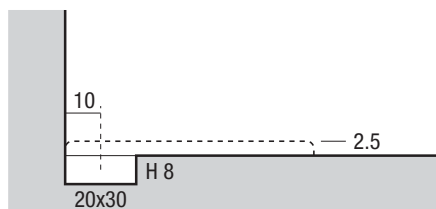

TECNOGEL

Peso Lordo

Gross Weight / Poids brut

34 Kg x m²

Volume Imballo

Packaging Volume / Volume d'emballage

0,07 m³ x m²

Pre-Installazione / Pre-Installation Indications / Indications Pre-Installation