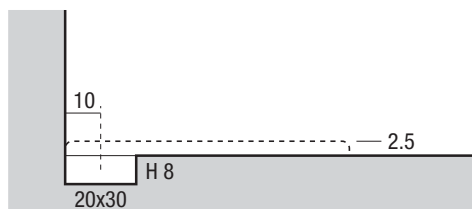

TECNOGEL

Peso Lordo

Gross Weight / Poids brut

34 Kg x m²

Volume Imballo

Packaging Volume / Volume d'emballage

0,07 m³ x m²

Pre-Installazione / Pre-Installation Indications / Indications Pre-Installation